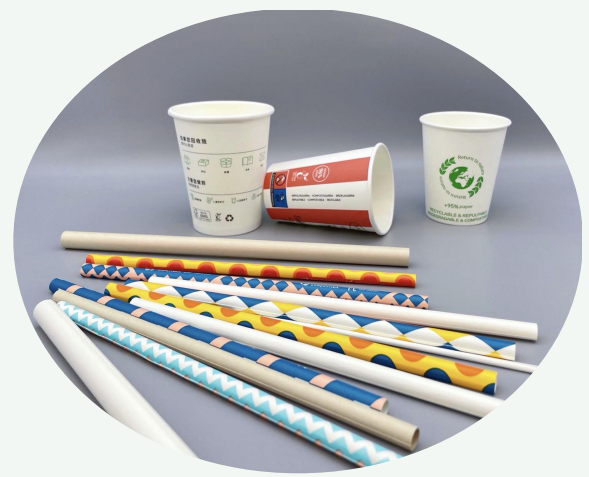

## Water Barrier Coated Paper (Hot sale)

Item		Description	Size	Material	PCS/CTN
MVWC 4	Single Wall	4OZWBBC Cup	topφ: 62.1 bottom φ: 44.1 height: 58.5	210g+8g WBBC	2500
MVWC V6		V6OZ WBBC Cup	topφ: 70.1 bottom φ: 48.9 height: 80.5	210g+8g WBBC	2000
MVWC 8		8oz WBBC Cup	topφ: 79.8 bottom φ: 53 height: 94	280g+8g WBBC	1000
MVWC 12		12oz WBBC Cup	topφ: 89.6 bottom φ: 57 height: 113	320g+8g WBBC	1000
MVWC 16		16oz WBBC Cup	topφ: 89.6 bottom φ: 60 height: 135.5	320g+8g WBBC	1000
MVWD 8		Double Wall	8oz WBBC DWC	topφ: 79.8 bottom φ: 53 height: 94	Inner:280+8g WBBC Outer: 250g
MVWD 12	12oz WBBC DWC		topφ: 89.6 bottom φ: 57 height: 113	Inner: 300+8g WBBC Outer : 250g	500
MVWD 16	16oz WBBC DWC		topφ: 89.6 bottom φ: 57 height: 113	Inner: 300+8g WBBC Outer : 250g	500

## Water-based Coating Paper Straw (Hot sale) 🔥

Item	Description	Material	Size(mm)	Packing
MV-S11	11 X240mm WBBC straw Individual pack	Water-based Coating Paper	11 X240mm	1600 pcs/carton (50 pcs/bag x 32 bags) N.W.: 7.17 kg G.W.: 7.99 kg
MV-S7	7 X210mm WBBC straw Individual pack		7x210mm	4000 pcs/carton (100 pcs/bag x 40 bags) N.W.: 6.52 kg G.W.: 7.34 kg
MV-S5	5" (150mm length) WBBC stirrers bulk pack		5"	36000 pcs/carton (500 pcs/bag x 72 bags) N.W.: 17.38 kg G.W.: 18.2 kg