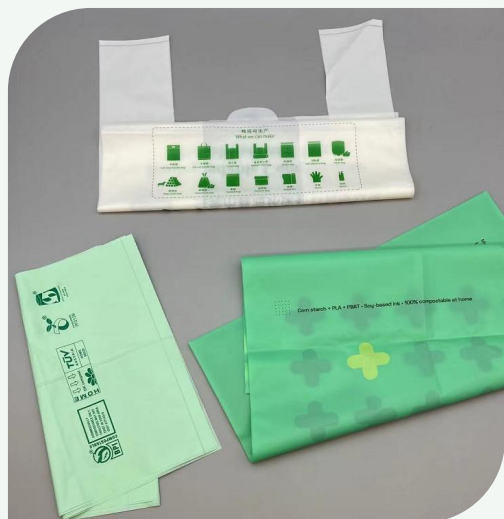

## Biodegradable Bags (Hot sale) 🔥

Item	Description	Size(mm)	PCS/CTN
MVBB-01	Biodegradable garbage bags	0.02*440*450	500
MVBB-02	T-Shirt bag	0.02* (220+110*2)*450	500
MVBB-03	Dog poop bag	0.018*230*330	500